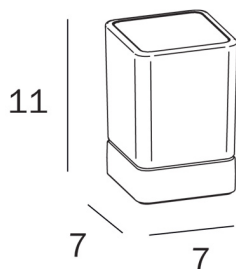

LEA

COD A1810Z

Tabletop tumbler holder with
satined glass tumbler

DISEGNO TECNICO

FINISHES

CR Chrome-plated

GLASSES

21 Satined glass