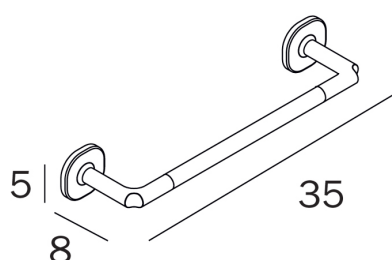

NZ Brushed nickel / chrome-plated

TECHNOLOGIES

VARIATIONS

COD A4418A

Towel holder
Centre distance 30 cm

COD A4418B

Towel holder
Centre distance 45 cm

COD A4418C

Towel holder
Centre distance 60 cm

ELLEPI

design Grey ID

COD A4418D

Towel holder

Centre distance 80 cm