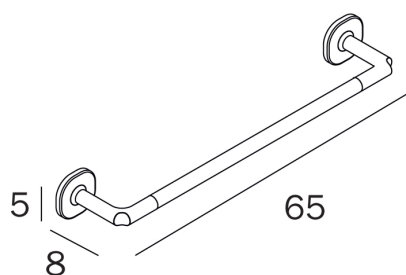

NZ Brushed nickel / chrome-plated

TECHNOLOGIES

VARIATIONS

COD A4418A

Towel holder
Centre distance 30 cm

COD A4418B

Towel holder
Centre distance 45 cm

COD A4418C

Towel holder
Centre distance 60 cm

ELLEPI

design Grey ID

COD A4418D

Towel holder

Centre distance 80 cm