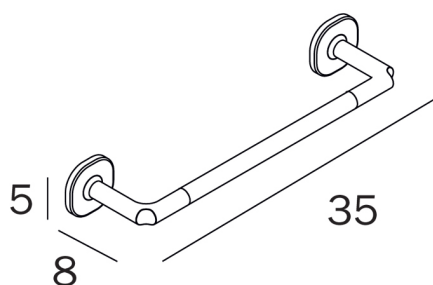

ELLEPI
design Grey ID

COD A4418A

Towel holder

**DISEGNO
TECNICO**

INDA srl
Operational Headquarters
Via dell'Industria, 41
I-24040 Pagazzano (BG)

tel. +39 0363 38061
fax. +39 0363 070035
Administration +39 0363 740103

NZ Brushed nickel / chrome-plated

TECHNOLOGIES

VARIATIONS

COD A4418A

Towel holder
Centre distance 30 cm

COD A4418B

Towel holder
Centre distance 45 cm

COD A4418C

Towel holder
Centre distance 60 cm

ELLEPI

design Grey ID

COD A4418D

Towel holder

Centre distance 80 cm