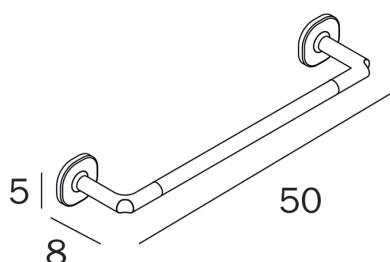

NZ Brushed nickel / chrome-plated

TECHNOLOGIES

VARIATIONS

COD A4418A

Towel holder
Centre distance 30 cm

COD A4418B

Towel holder
Centre distance 45 cm

COD A4418C

Towel holder
Centre distance 60 cm

ELLEPI

design Grey ID

COD A4418D

Towel holder

Centre distance 80 cm