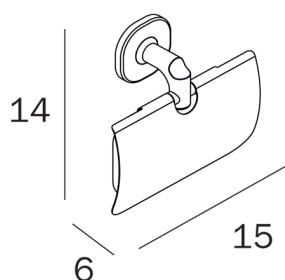

ELLEPI
design Grey ID

COD A44260

Paper holder with cover

**DISEGNO
TECNICO**

INDA srl
Operational Headquarters
Via dell'Industria, 41
I-24040 Pagazzano (BG)

tel. +39 0363 38061
fax. +39 0363 070035
Administration +39 0363 740103