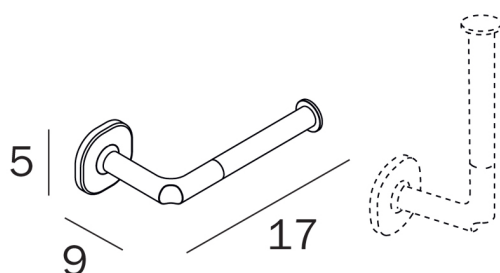

COD A4425A

Paper holder and spare roll holder

DISEGNO TECNICO

ELLEPI

design Grey ID

FINISHES

CR Chrome-plated

NE Black

WM Mat white

NZ Brushed nickel / chrome-plated

ELLEPI

design Grey ID

TECHNOLOGIES

INDA srl
Operational Headquarters
Via dell'Industria, 41
I-24040 Pagazzano (BG)

tel. +39 0363 38061
fax. +39 0363 070035
Administration +39 0363 740103