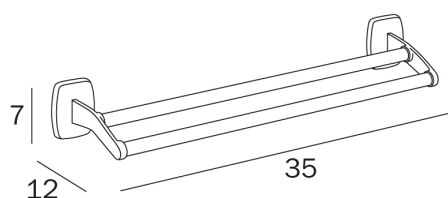

### COD A2219A

Double towel holder  
Centre distance 30 cm