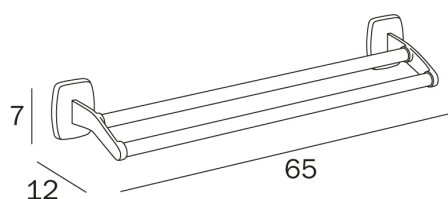

COD A2219C

Double towel holder
Centre distance 60 cm

PARTS

INDA srl
Operational Headquarters
Via dell'Industria, 41
I-24040 Pagazzano (BG)

tel. +39 0363 38061
fax. +39 0363 070035
Administration +39 0363 740103

www.inda.net
info@inda.net

inda®