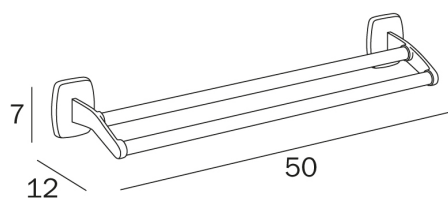

COD A2219B

Double towel holder
Centre distance 45 CM