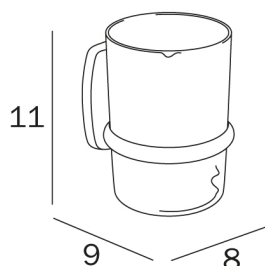

EXPORT

design Studio Inda

COD A22100

Wall-mounted tumbler holder with
extra clear transparent glass or
PMMA tumbler

DISEGNO TECNICO

FINISHES

CR Chrome-plated

GLASSES