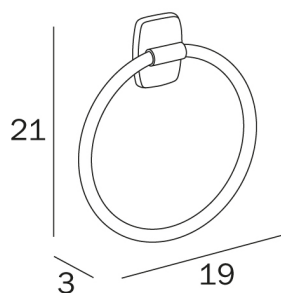

EXPORT

design Studio Inda

COD A2216T

Ring towel holder

**DISEGNO
TECNICO**

FINISHES

CR Chrome-plated