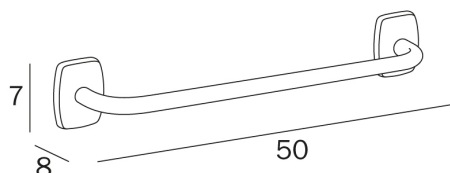

COD A2290A

Towel holder

Centre distance 30 cm

COD A2290B

Towel holder

Centre distance 45 cm

COD A2290C

Towel holder

Centre distance 60 cm