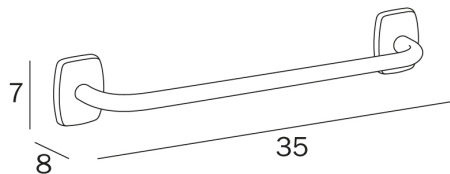

EXPORT

design Studio Inda

COD A2290A

Towel holder

DISEGNO TECNICO

FINISHES

CR Chrome-plated

VARIATIONS

COD A2290A

Towel holder

Centre distance 30 cm

COD A2290B

Towel holder

Centre distance 45 cm

COD A2290C

Towel holder

Centre distance 60 cm