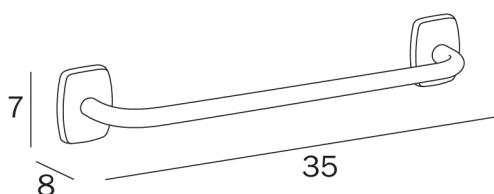

EXPORT

design Studio Inda

COD A2290A

Towel holder

DISEGNO TECNICO

FINISHES

CR Chrome-plated

VARIATIONS

COD A2290A

Towel holder

Centre distance 30 cm

COD A2290B

Towel holder

Centre distance 45 cm

COD A2290C

Towel holder

Centre distance 60 cm