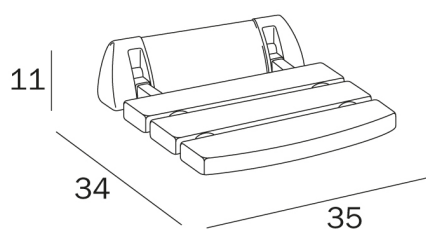

HOTELLERIE

design Studio Inda

COD A0436A

Folding shower seat 1.600N (~
160KG)

DISEGNO TECNICO

FINISHES

 **WW** White polypropylene (PP)