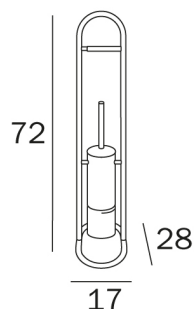

# COLORELLA

design Studio Inda

**COD A23240**

Stand with paper and toilet brush holder

---

## DISEGNO TECNICO

---

## PARTS

---

COD RV014A005

COD RV014A009

COD RV0140