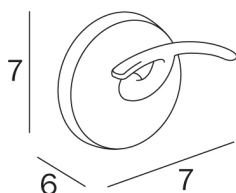

COLORELLA

design Studio Inda

COD A23210

Clothes hanger

DISEGNO TECNICO

FINISHES

CR Chrome-plated

SERIES