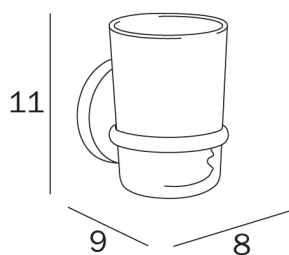

COLORELLA

design Studio Inda

COD A23100

Wall-mounted tumbler holder with
extra clear transparent glass
tumbler

DISEGNO TECNICO

FINISHES

CR Chrome-plated

WZ White RAL 9016