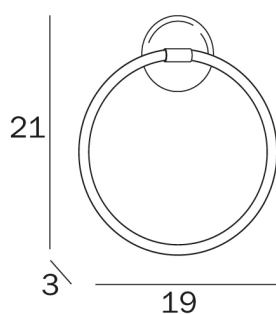

COLORELLA

design Studio Inda

COD A2316T

Ring towel holder

DISEGNO TECNICO

FINISHES

CR Chrome-plated

WZ White RAL 9016