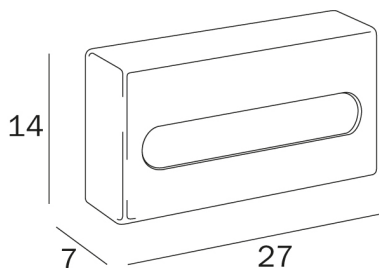

# HOTELLERIE

design Studio Inda

**COD A07250**

Wall-mounted kleenex dispenser

---

## DISEGNO TECNICO

---