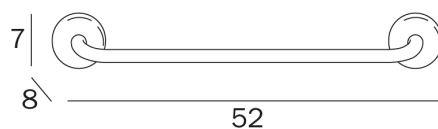

VARIATIONS

COLORELLA

design Studio Inda

COD A2390A

Towel holder

Center distance 30 cm

COD A2390B

Towel holder

Center distance 45 cm

COD A2390C

Towel holder

Center distance 60 cm

COD A2390D

Towel holder

Center distance 80 cm