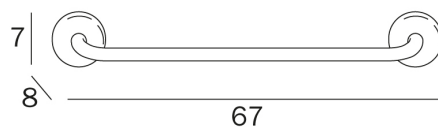

VARIATIONS

COLORELLA

design Studio Inda

COD A2390A

Towel holder

Center distance 30 cm

COD A2390B

Towel holder

Center distance 45 cm

COD A2390C

Towel holder

Center distance 60 cm

COD A2390D

Towel holder

Center distance 80 cm