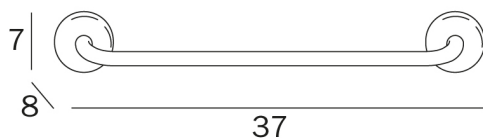

COLORELLA

design Studio Inda

COD A2390A

Towel holder

DISEGNO TECNICO

FINISHES

CR Chrome-plated

WZ White RAL 9016

VARIATIONS

COLORELLA

design Studio Inda

COD A2390A

Towel holder

Center distance 30 cm

COD A2390B

Towel holder

Center distance 45 cm

COD A2390C

Towel holder

Center distance 60 cm

COD A2390D

Towel holder

Center distance 80 cm