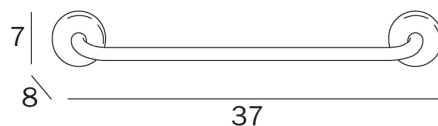

VARIATIONS

COLORELLA

design Studio Inda

COD A2390A

Towel holder

Center distance 30 cm

COD A2390B

Towel holder

Center distance 45 cm

COD A2390C

Towel holder

Center distance 60 cm

COD A2390D

Towel holder

Center distance 80 cm