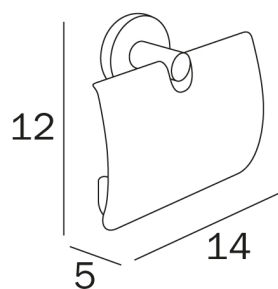

COD A14260

Paper holder with cover

**DISEGNO
TECNICO**

FINISHES

NS Brushed stainless steel AISI 304