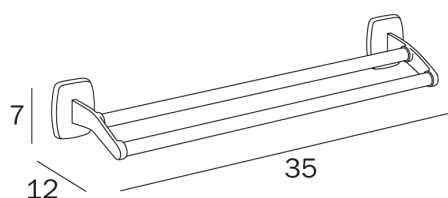

design Studio Inda

TECHNOLOGIES

VARIATIONS

COD A2219A

Double towel holder
Centre distance 30 cm

COD A2219B

Double towel holder
Centre distance 45 CM

COD A2219C