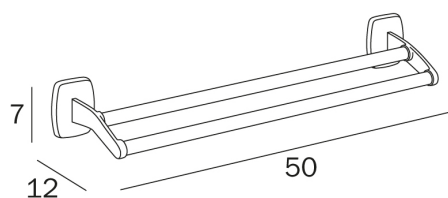

design Studio Inda

TECHNOLOGIES

VARIATIONS

COD A2219A

Double towel holder
Centre distance 30 cm

COD A2219B

Double towel holder
Centre distance 45 CM

COD A2219C