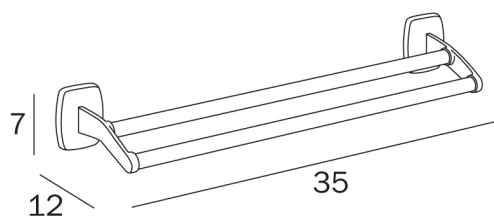

EXPORT

design Studio Inda

COD A2219A

Double towel holder

DISEGNO TECNICO

FINISHES

CR Chrome-plated

EXPORT

design Studio Inda

TECHNOLOGIES

VARIATIONS

COD A2219A

Double towel holder
Centre distance 30 cm

COD A2219B

Double towel holder
Centre distance 45 CM

COD A2219C