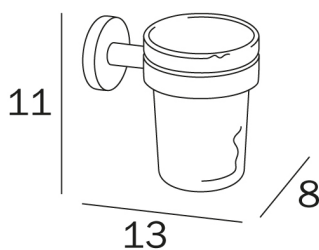

GEALUNA

design Studio Inda

COD A1010A

Wall-mounted tumbler holder with
extra clear transparent glass
tumbler

DISEGNO TECNICO

FINISHES

CR Chrome-plated

GLASSES