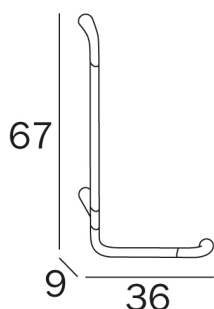

CONFORT

design Matteo Thun and Antonio Rodriguez

COD AH993B

L shaped safety support, left hand
1.500N (~150 KG)

DISEGNO TECNICO

FINISHES

CR Chrome-plated

CU Chrome-plated/black soft touch