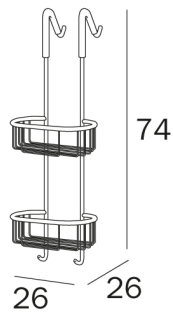

COD AV0330

Double basket, for hanging

**DISEGNO
TECNICO**

FINISHES

CR Chrome-plated